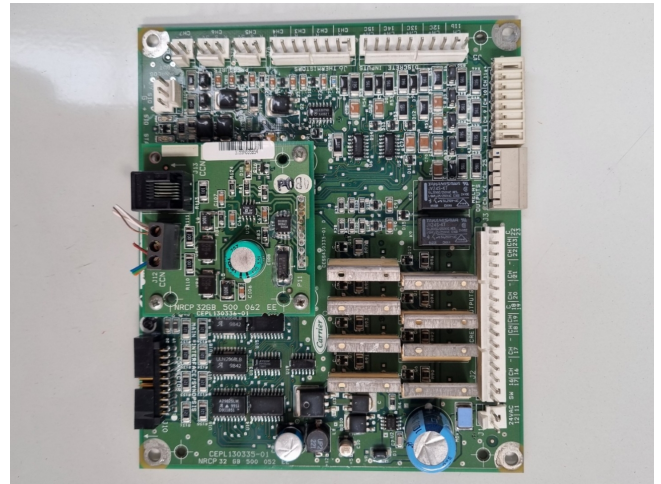

# Carrier CEPL130335-01 + CEPL130336-01

## Specifications

Marke	Carrier
Art	CEPL130335-01 + CEPL130336-01
Remarks	170x150x30 mm (LxWxH)
Stock	3